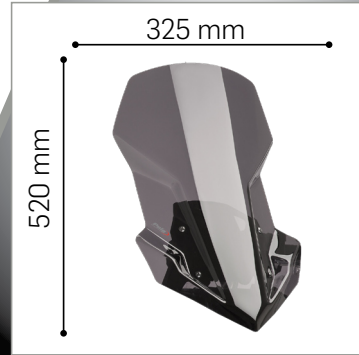

HONDA NC750X 16-

Since 1964
Puig
Hi-Tech Parts

Touring windshield

◀◀ Max. protection +115mm (4^{1/2}") ▶▶

TOURING+VISOR 8911H

TOURING 8910F

OEM