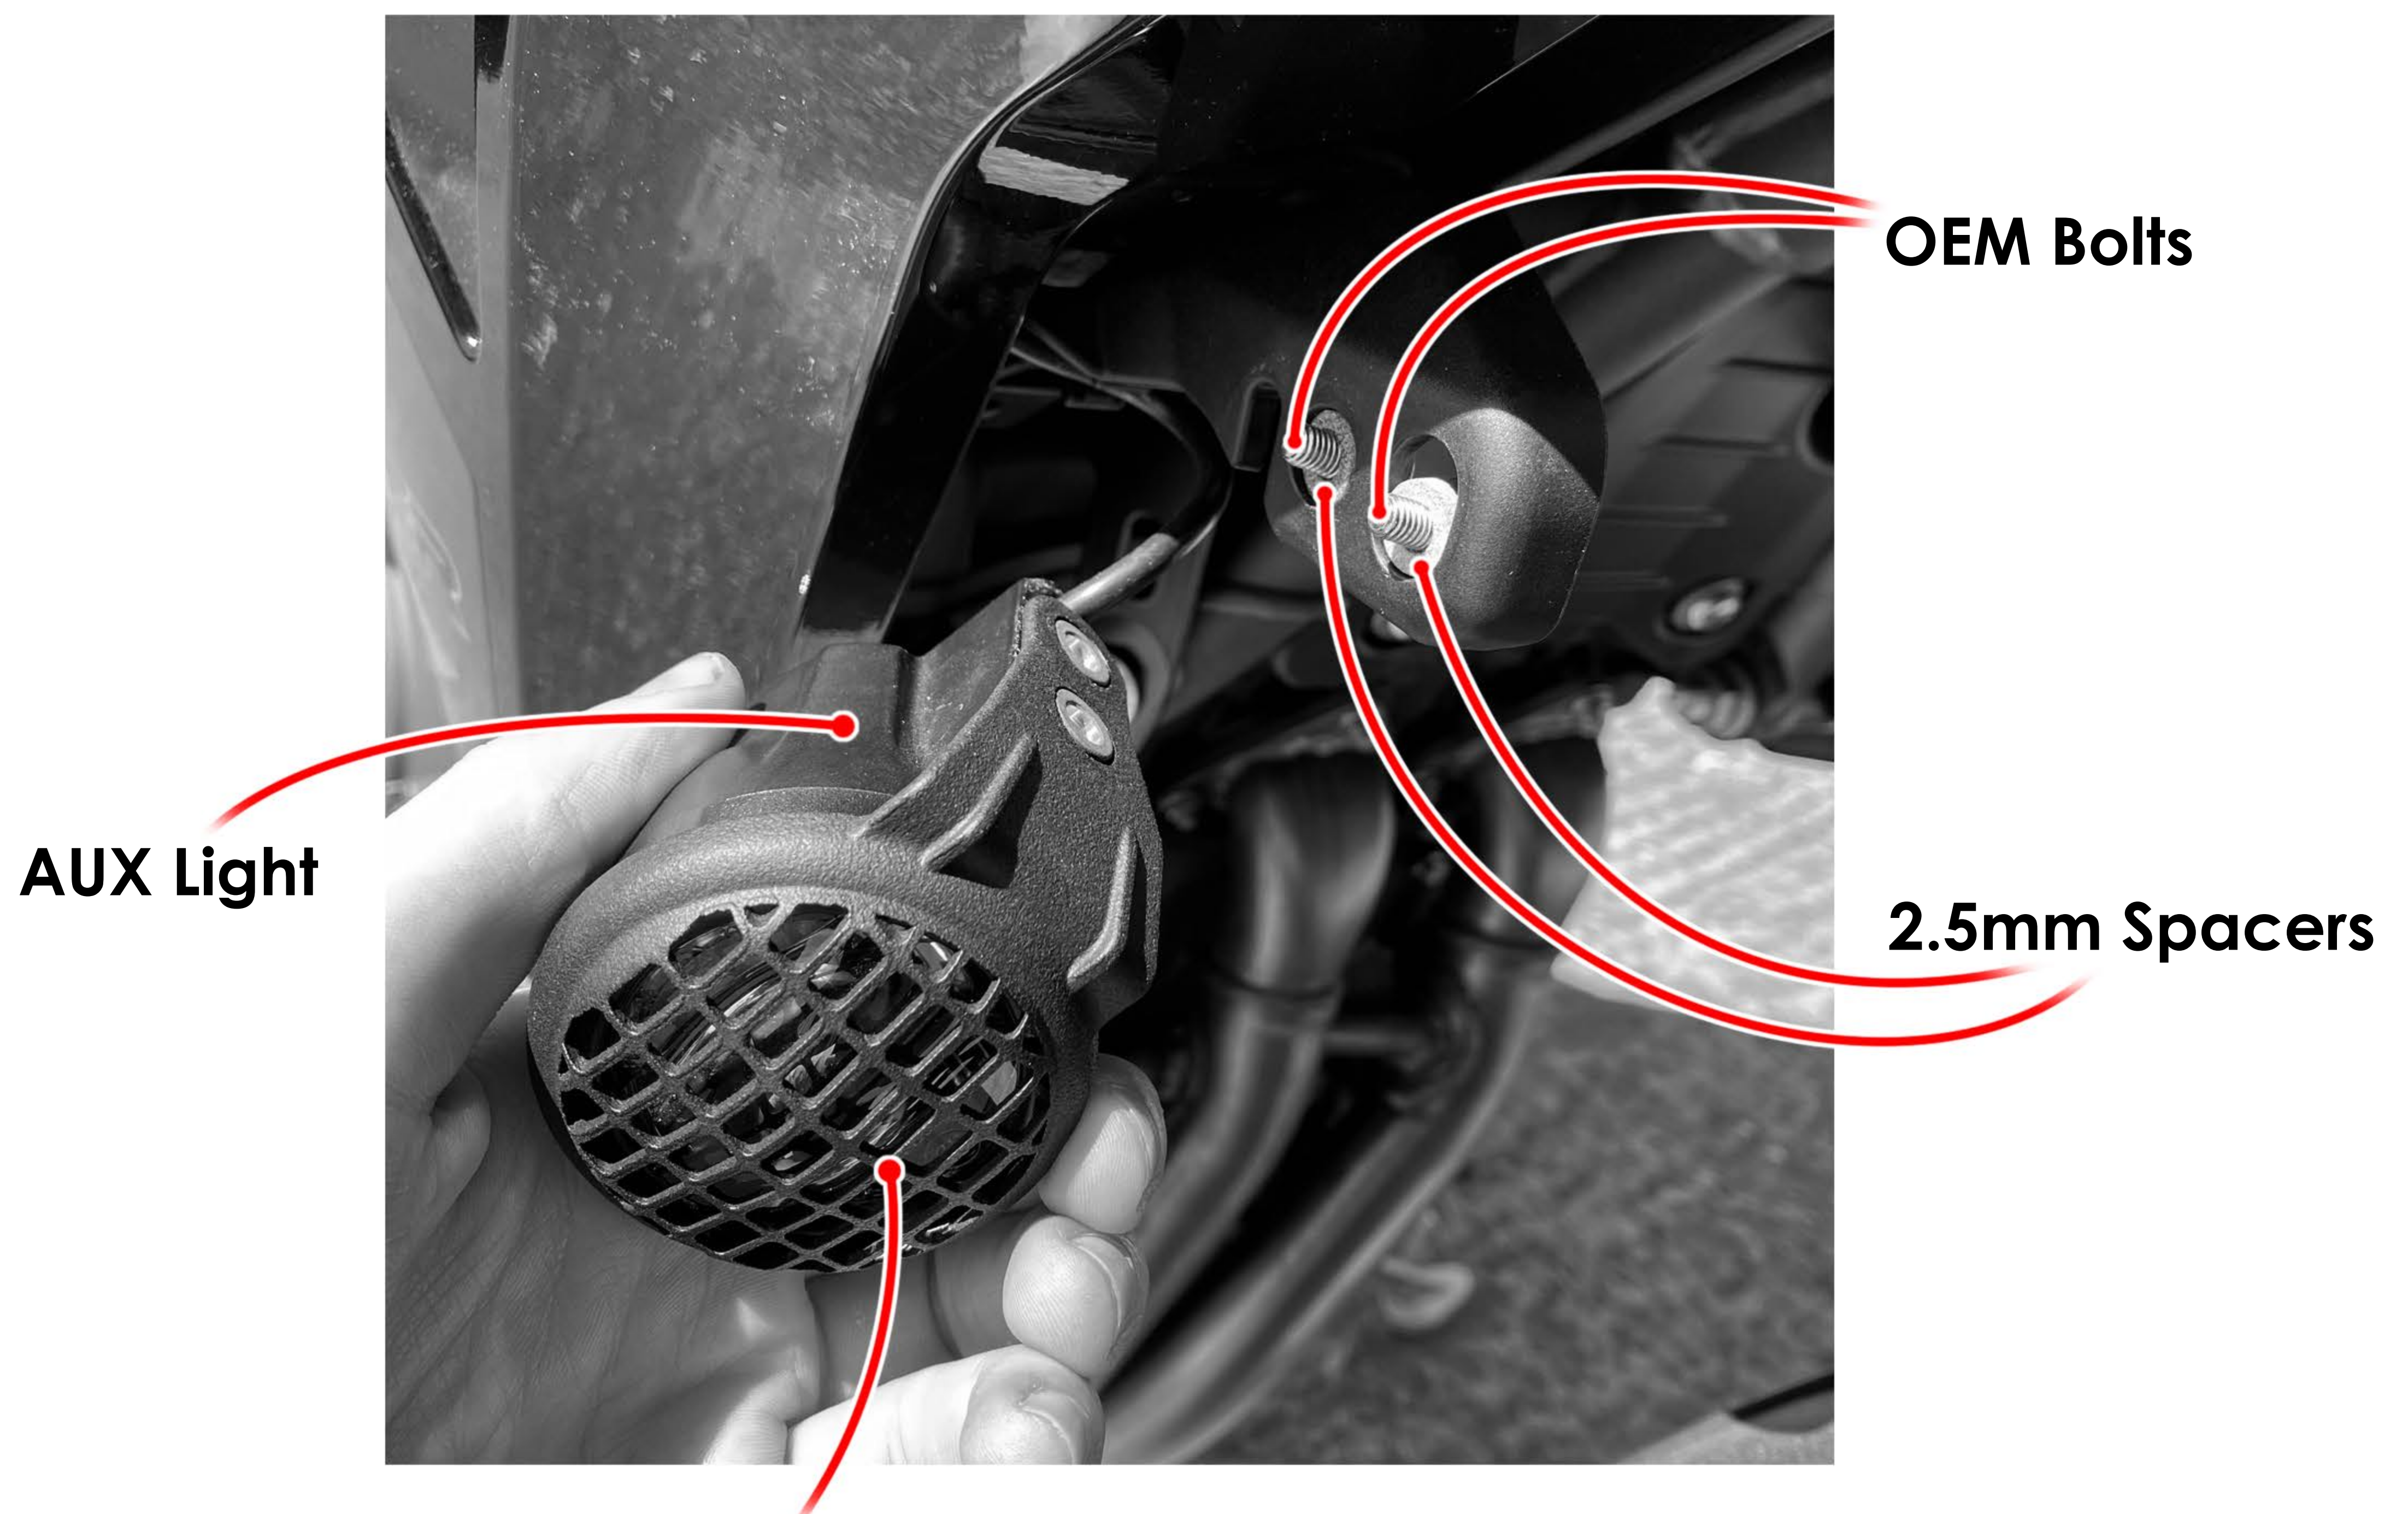

## 36565 Triumph Tiger 1200 AUX Headlight Guards Fitting Instructions

<b>2X</b>	Headlight Guards (Pair)	<b>C36565</b>
<b>4X</b>	2.5mm Spacer	<b>CSPA0044</b>

- This Pyramid headlight guard is quick and easy to fit.
- Temporarily remove the AUX lights left and right side.
- Fit the headlight guards in conjunction with the AUX lights as shown below.
- Check fixings periodically.